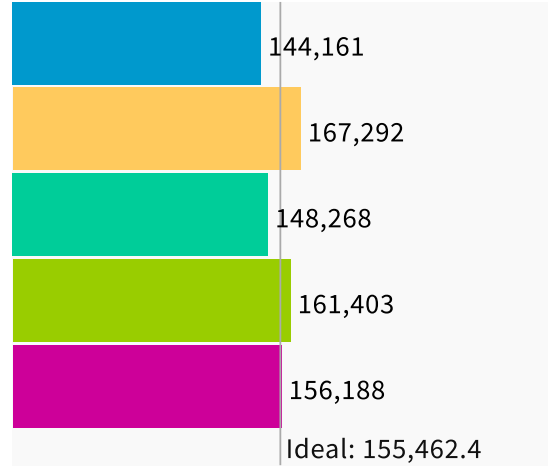

Population | Data Layers | Evaluation

Population Balance

① Uses 2020 Decennial Census population with processing by Redistricting Partners on 2020 Blocks.

UNASSIGNED POPULATION: 0

MAX. POPULATION DEVIATION: 7.61%